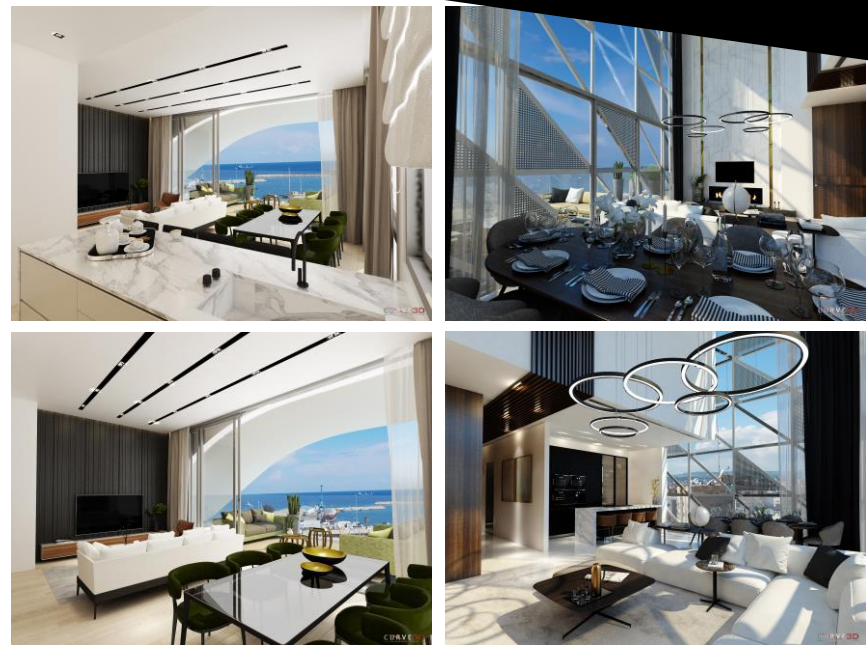

Wave - Sheer Luxury Apartments

Surfing high on the crest of Larnaca's elite property market is the WAVE TOWER, a masterpiece of design intelligence.

The building comprises 2- and 3-bedroom sheer luxury apartments. All with underfloor heating, smart technology, spacious living areas and large verandas offering uninterrupted panoramic views of the deep blue colour of the Mediterranean sea and Larnaca Marina.

All finishes and specifications are of the highest standard including Italian kitchens, granite worksurfaces and top brand names in bathroom sanitary fittings.

The project is conveniently located a stones throw away from the beach, and five minutes away from Larnaca's busy town centre. The area is currently on an upward trend with a massive boost in popularity expected with the beginning of works of The new Larnaca Marina.

Number of apartments: **13** Completion: **UNDER PLANNING**